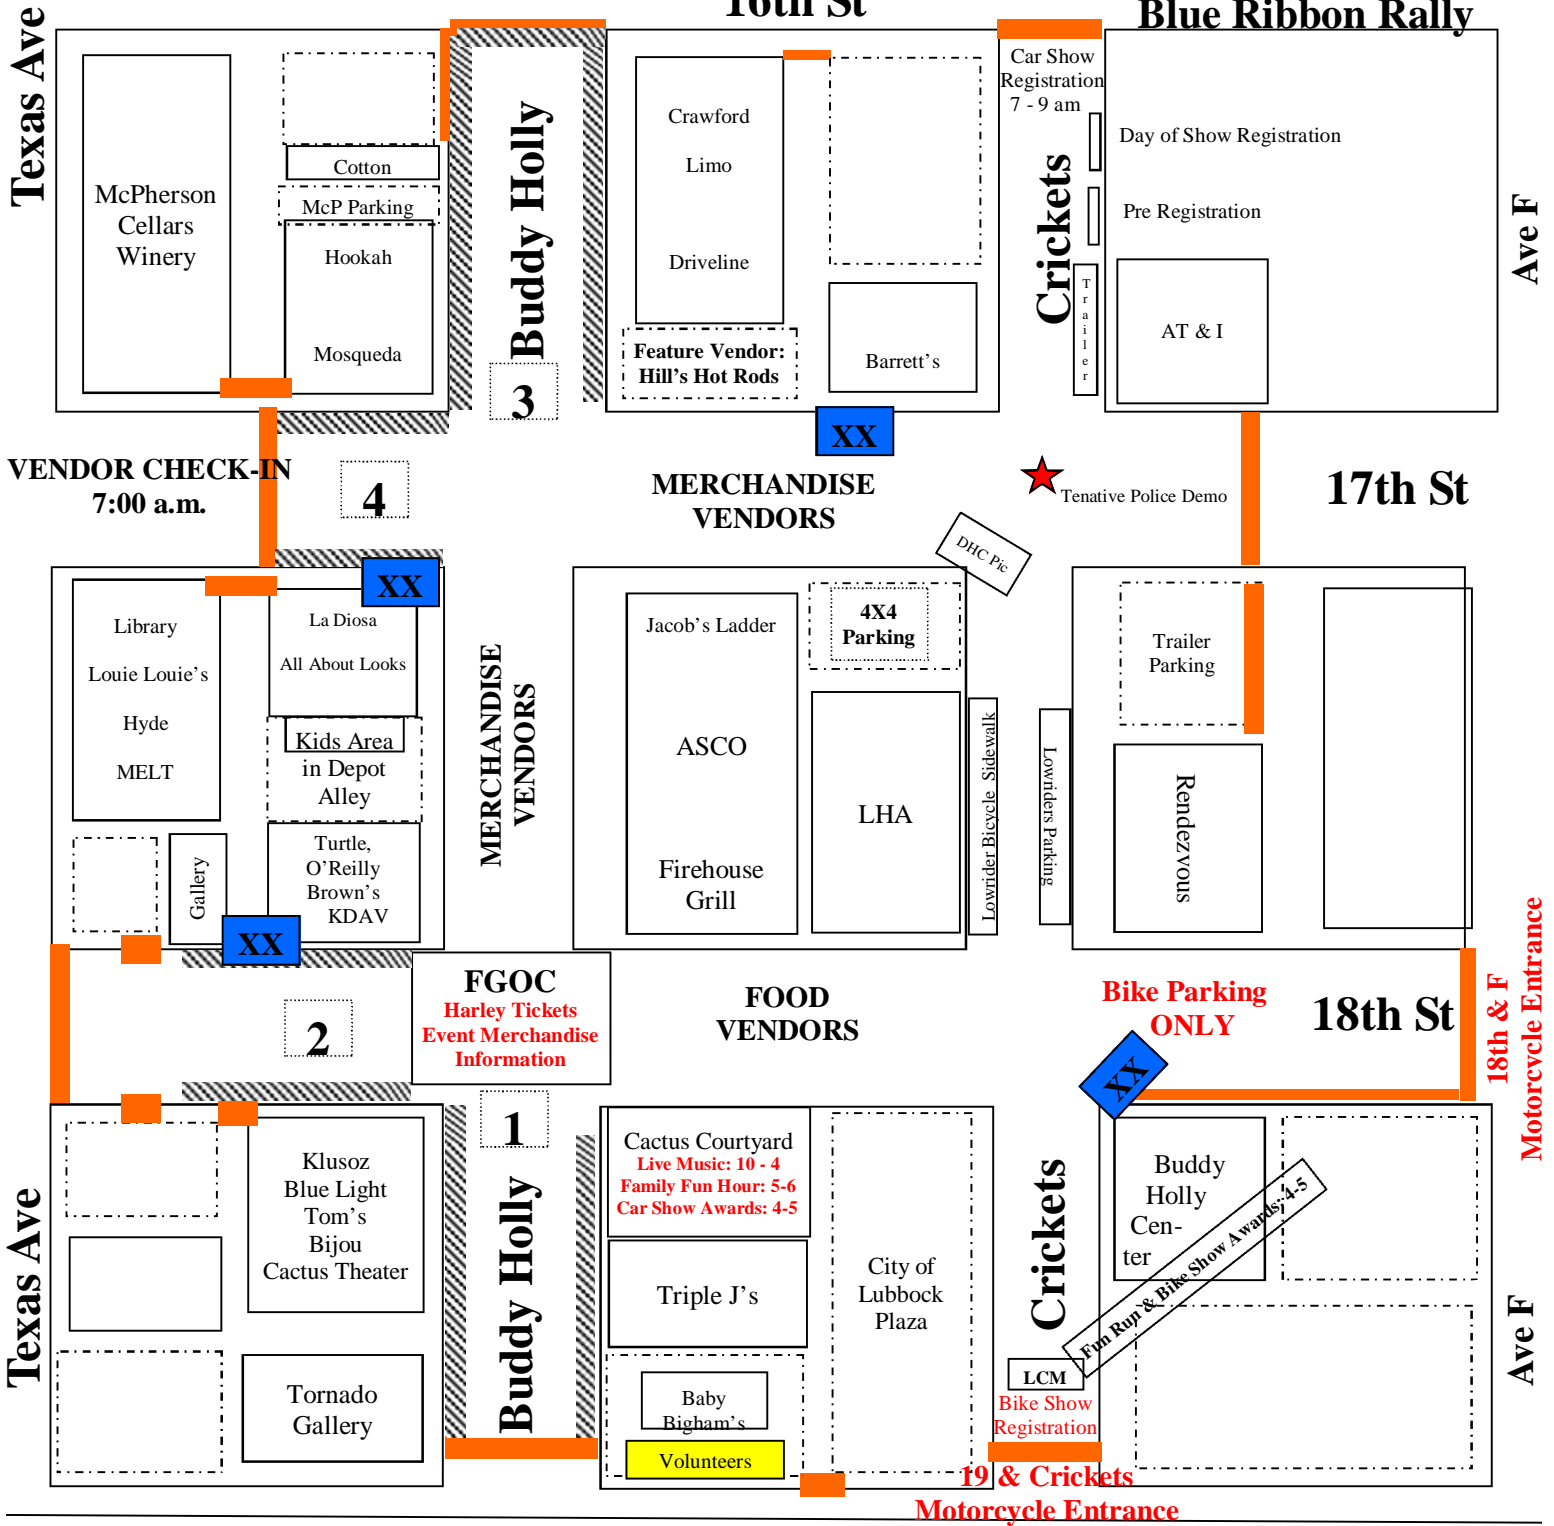

Blue Ribbon Rally

19th St

-  BUILDING
-  PARKING LOT
-  PORTA POTTIES
-  CITY BARRICADES
-  CAR PARKING
-  CAR PLACEMENT ORDER

19th St

1